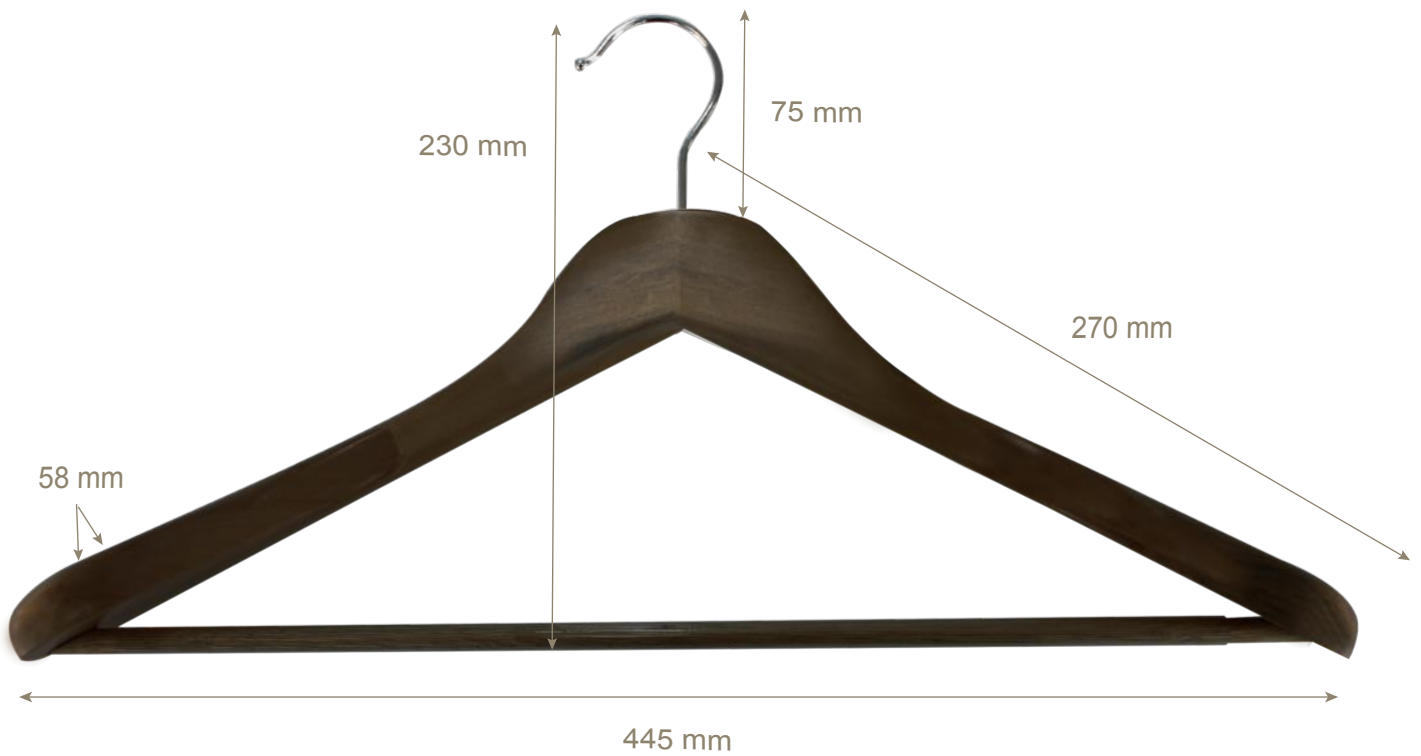

Hanger Wide Shoulder

product	46700-001 Hanger wide shoulder with non slip bar
material	wood natural, steel
size	w 58 x l 445 x h 230 mm

Hanger Wide Shoulder

product	46700-003 Hanger wide shoulder with non slip bar
material	black rubberized, steel
size	w 58 x l 445 x h 230 mm

Hanger Wide Shoulder

product 46700-002
Hanger wide shoulder
with non slip bar

material wood bronze, steel

size w 58 x l 445 x h 230 mm