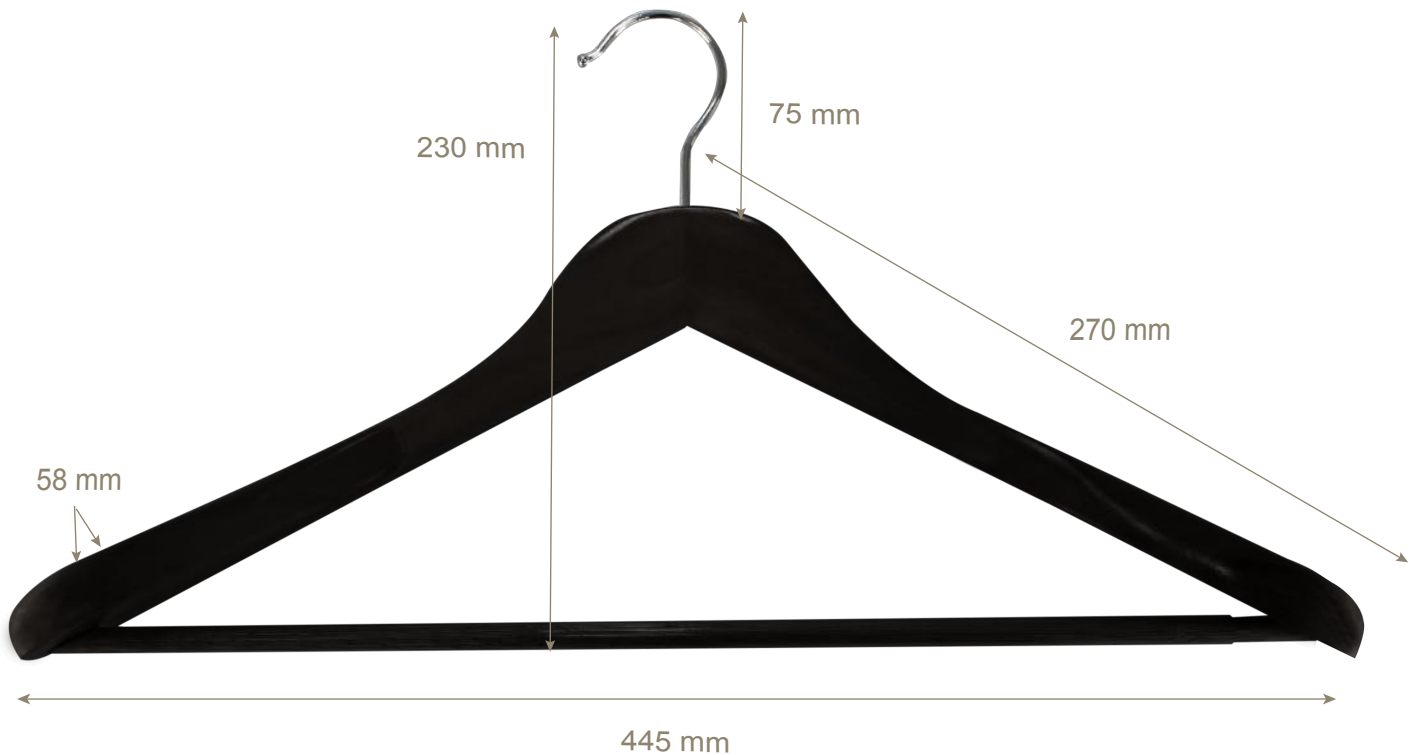

Hanger Wide Shoulder

product	46700-001 Hanger wide shoulder with non slip bar
material	wood natural, steel
size	w 58 x l 445 x h 230 mm

Hanger Wide Shoulder

product	46700-003 Hanger wide shoulder with non slip bar
material	black rubberized, steel
size	w 58 x l 445 x h 230 mm

Hanger Wide Shoulder

product 46700-002
Hanger wide shoulder
with non slip bar

material wood bronze, steel

size w 58 x l 445 x h 230 mm