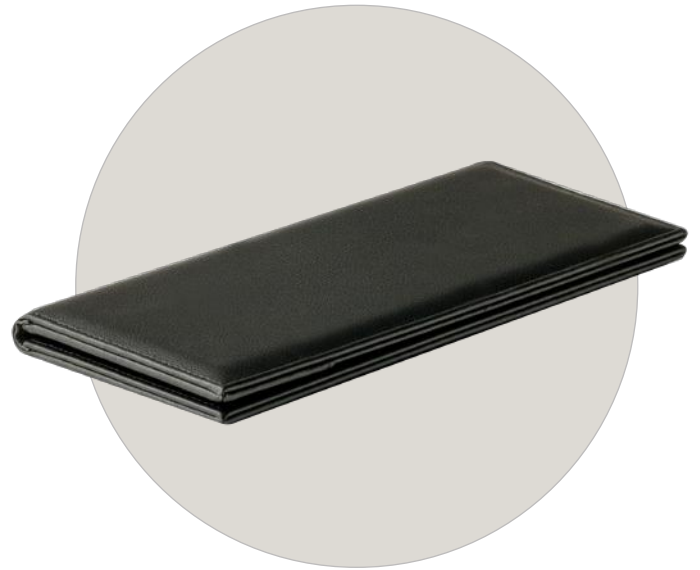

Menu Holder

article 60821. Menu Holder
material Pebble PU leather
size L 135 x H 315 mm

All PU leather items are on stock in the colors PB003 (Pebble warm grey), PB009 (Pebble Black) and PB116 (Pebble brown).