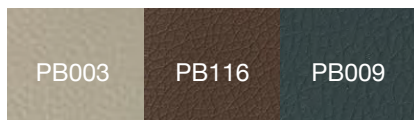

## Laundry Box

**article** 61200. Laundry Box

**material** Pebble PU leather  
Kevlar inside

**size** W 480 x L 350 x H 150 mm

All PU leather items are on stock in the colors PB003 (Pebble warm grey), PB009 (Pebble Black) and PB116 (Pebble brown).