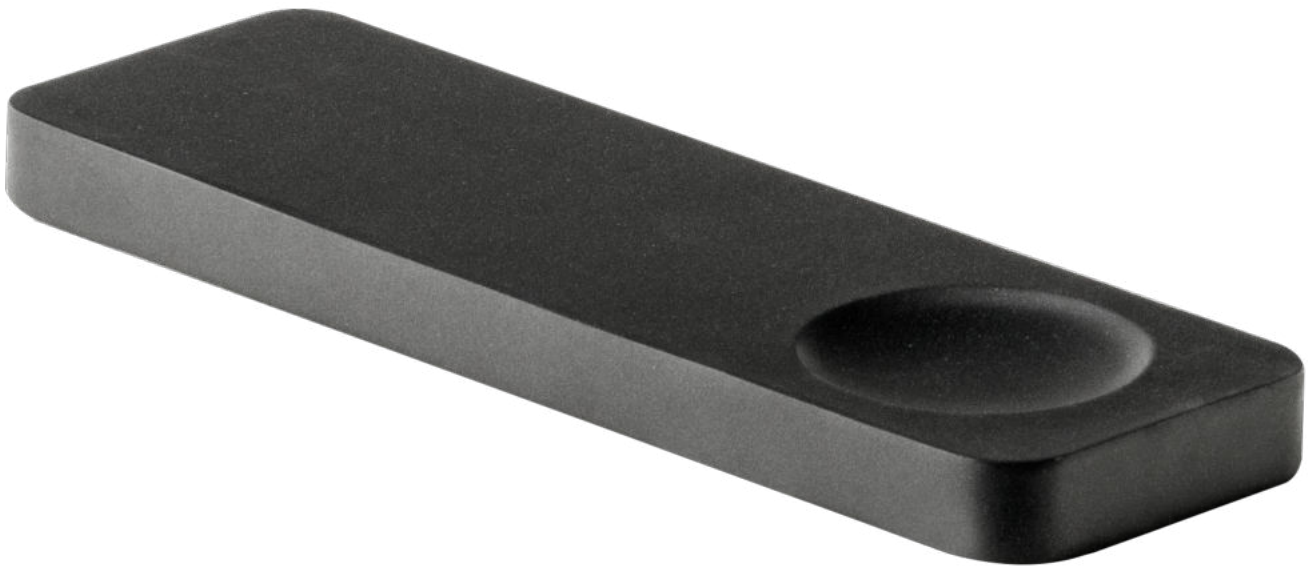

## Hawaii

**31300-053. Tissuebox**

Raisers underneath

Size: L 125 x W 125 x H 130 mm

**31340-053. Amenity Tray**

Raisers underneath

Size: L 205 x W 110 x H 15 mm

**31351-053. Cannister**

Raisers underneath

Size: ø 75 x H 110 mm

**31320-053. Soapdish**

Raisers underneath

Size: L 90 x W 90 x H 15 mm

## Amenity Tray

<b>product</b>	31310-053. Amenity Tray
<b>details</b>	Black resin sand with soapdish insert Raisers underneath
<b>size</b>	L 300 x W 90 x H 20 mm

## Soap dispenser

**article** 31325-053. Soap dispenser

**material** Resin Sand Matt Black

**size** Ø 70 x H 170  
for 200 / 250 ml content