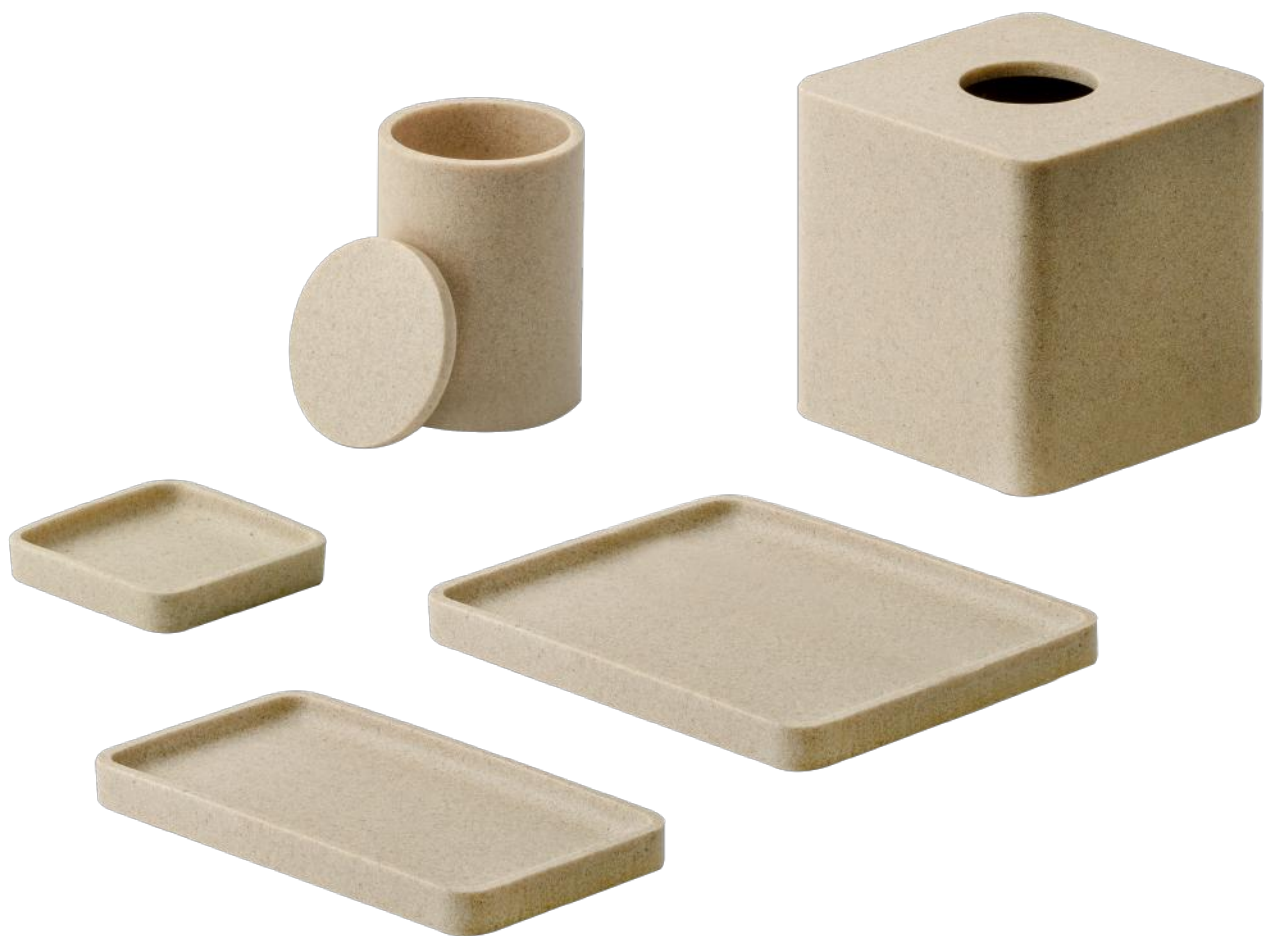

Zanzibar

31300-031. Tissuebox

Raisers underneath
Size: L 132 x W 132 x H 127 mm

31340-031. Amenity Tray

Raisers underneath
Size: L 205 x W 110 x H 15 mm

31351-031. Cannister

Raisers underneath
Size: ø 75 x H 110 mm

31320-031. Soapdish

Raisers underneath
Size: L 90 x W 90 x H 15 mm

Amenity Tray

product	31310-031. Amenity Tray
details	Resin sand with soapdish insert Raisers underneath
size	L 300 x W 90 x H 20 mm