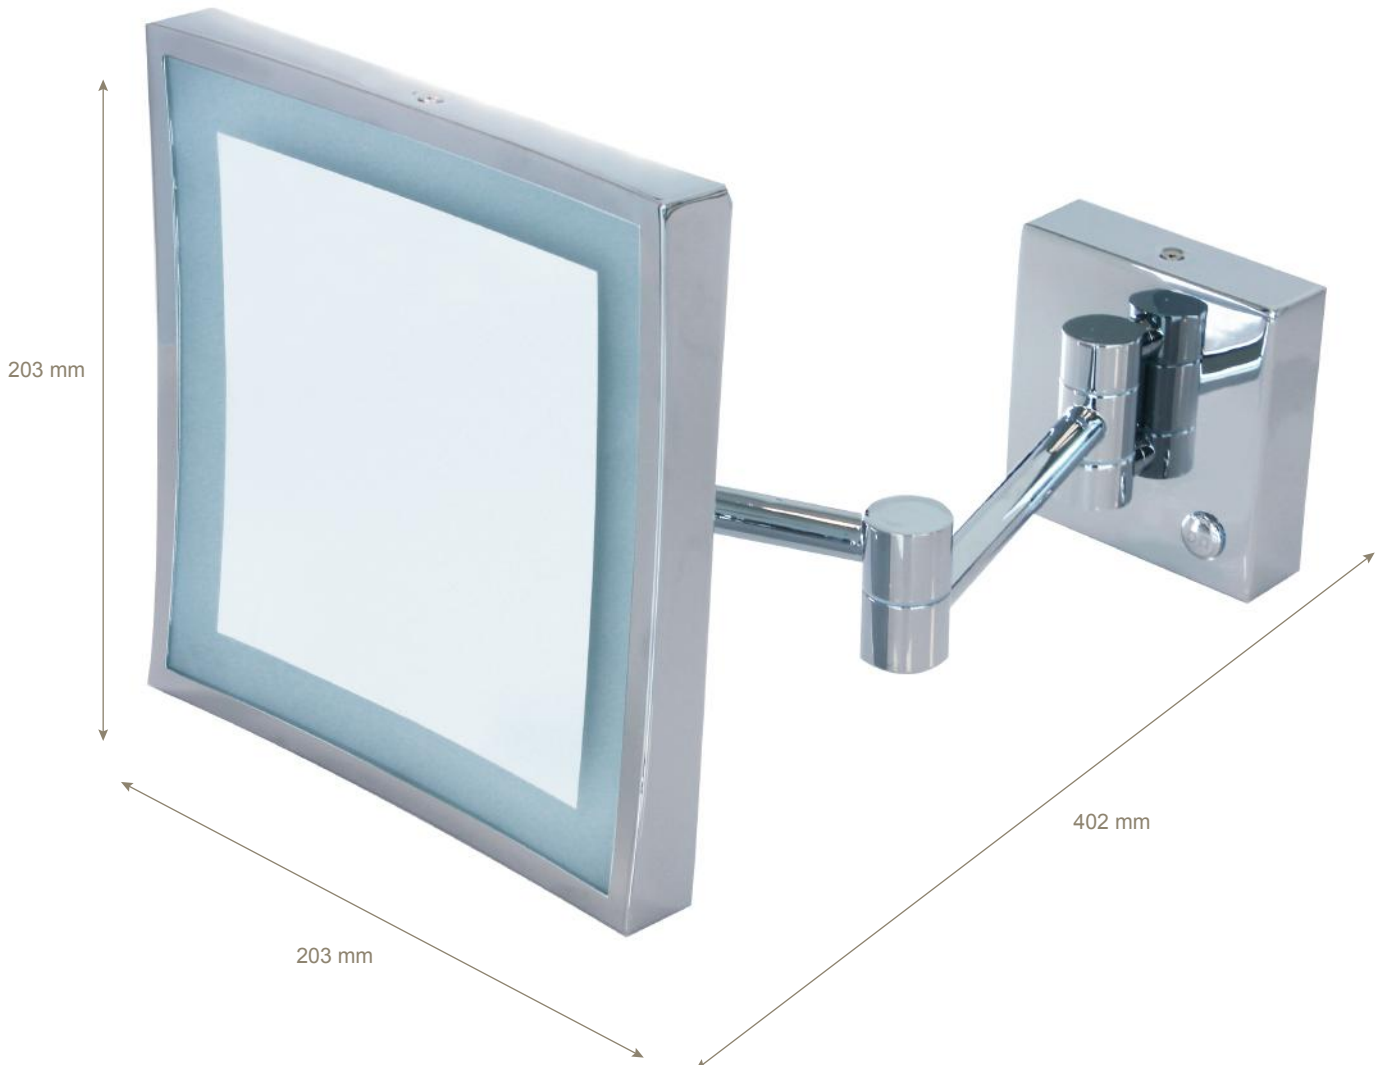

Linda

product 41900-007. Square lighted Mirror

material Solid Brass, Chrome finish

details

- 3x magnification
- LED white light

size L 203 x W 402 x H 203 mm
distance drill holes: 80 mm

Amara

- product** 41900-003. Square lighted Mirror
- material** Solid Brass, Chrome finish
- details**
- 3x magnification
 - LED white light
 - Battery operated (4x AAA, not included)
- size** L 203 x W 402 x H 203 mm
distance drill holes: 80 mm